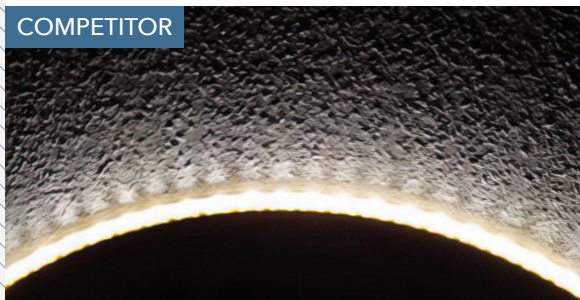

OPTICS 20°

Intensity

From 580 lm/m up to 1,520 lm/m @5,000K

3 Power Levels

6 W/m, 10 W/m and 15 W/m

OPAL

Intensity

From 400 lm/m up to 1,105 lm/m @4,200K

3 Power Levels

6 W/m, 10 W/m and 15 W/m

KEY FEATURES

of the LED Linear - VENUS Flex LED Integration:

- **True Color Performance:** VENUS Flex LEDs deliver consistent and homogeneous light distribution.
- **Special Optics:** Designed to prevent scallop effects, ensuring smooth and even lighting across surfaces.
- **RGB Customization:** Full RGB color options provide endless possibilities to tailor the ambiance to any mood or occasion.
- **Robust and Reliable:** With an IP67 rating, these LEDs are water-resistant, UV-stable, and saltwater-proof, making them ideal for the demanding marine environment (-25°C to 50°C).
- **Proven Durability:** Encased in high-grade polyurethane, the LED system is tested to withstand extreme conditions, including exposure to solvents, chemicals, and intense sunlight without yellowing or degradation.
- **Flexible Design:** The VENUS Flex system can be shaped to follow the curves of any design form, seamlessly integrating into FlowGrill's custom louvers.
- **Optimized Airflow Capacity:** The integration of the VENUS Flex LED lighting system is engineered with precision, ensuring that the airflow capacity of our ventilation louvers remains uncompromised. This careful balance between lighting and ventilation maintains the high-performance standards that FlowGrill is known for.

While this innovative LED solution enhances the aesthetic appeal of the FlowGrill B.V. ventilation louvers, it is perfectly suited for integration throughout the yacht, offering limitless design possibilities. This new option not only adds a stylish element to the louvers but also elevates the overall yacht experience.

For more information, visit www.flowgrill.com
or contact us at info@flowgrill.com.